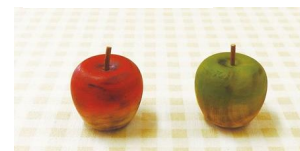

Made in China

Size:40*40*50mm

Autumn selection

Size:32*32*90mm

Size:43*32*78m

Size:100*60*145mm

Size:dia.32*50mm

Size:125*46*70m

Size:120*46*80m

Size:120*46*84m

Size:dia.40*74

Size:dia.

material: wood,(plywood)

Due to the nature of these natural wood products, slight variation in color, size, shape, and thickness may occur. Please expect, as with any natural wood product, splintering may occur, and with time, the material may show signs of wear, such as cracks, loosening bark, etc.